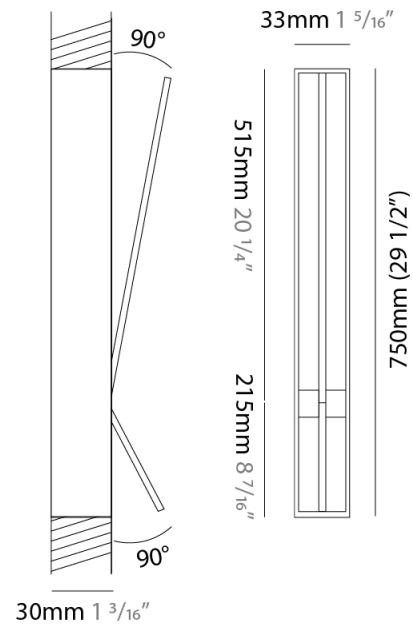

GENERAL

Series: Spillo
 Subseries: Spillo 2 Rod
 Brand: Icone
 Division: Design
 Mounting Type: Surface
 Mounting Location: Wall
 Subcategory: Ambient

PHYSICAL

Shape: Rectangle
 Width (mm): 32
 Width (in): 1 ¼
 Height (mm): 1090
 Height (in): 42 15/16
 Extension (mm): 660
 Extension (in): 26
 Light Distribution: Direct / Indirect
 Fixture Finish: WHI / WHC / BLK / BGD
 Fixture Material: Brass

GENERAL

Series: Spillo
 Subseries: Spillo 2 Rod
 Brand: Icone
 Division: Design
 Mounting Type: Surface
 Mounting Location: Wall
 Subcategory: Ambient

PHYSICAL

Shape: Rectangle
 Width (mm): 32
 Width (in): 1 1/4
 Height (mm): 720
 Height (in): 28 3/8
 Extension (mm): 460
 Extension (in): 18 1/8
 Light Distribution: Direct / Indirect
 Fixture Finish: WHI / WHC / BLK / BGD
 Fixture Material: Brass

GENERAL

Series: Spillo
 Subseries: Spillo 2 Rod
 Brand: Icone
 Division: Design
 Mounting Type: Recessed
 Mounting Location: Wall
 Subcategory: Ambient

PHYSICAL

Shape: Rectangle
 Width (mm): 33
 Width (in): 1 ⁵/₁₆
 Height (mm): 750
 Height (in): 29 ¹/₂
 Min. Recessing Depth (mm): 30
 Min. Recessing Depth (in): 1 ³/₁₆
 Light Distribution: Adjustable
[Fixture Finish: WHI / BLK / CHR / BGD](#)
 Fixture Material: Brass

LED

[Color Temperature \(°K\): 2700 / 3000](#)
 Nominal Lumen (lm): 770
 CRI: >90 CRI
 Lamp Life (hrs): 50000

OPTICAL

Adjustability: Tilt 90°

RATINGS AND CERTIFICATIONS

Certified By: Certified for North American Standards
 IP rating: IP20