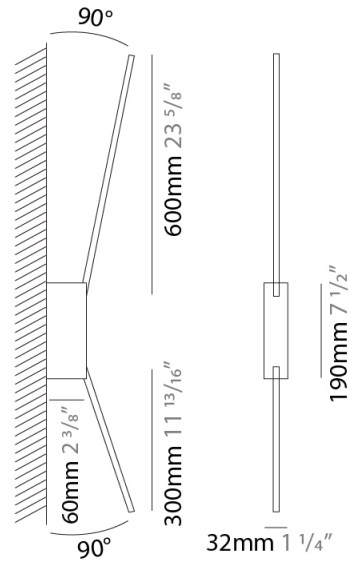

PROJECT	
TYPE	
SPECIFIER	
QUANTITY	
DATE	

SPILLO 2 ROD SURFACE

D42046- -
base number   Color   Finish
                         Temperature   Options

1. To build a product code in our configurator select the specify button on the base model # product page
2. To build a manual product code on this datasheet choose from the options listed below in blue font and add the suffix to the base model #

GENERAL

Series: Spillo
Subseries: Spillo 2 Rod
Brand: Icone
Division: Design
Mounting Type: Surface
Mounting Location: Wall
Subcategory: Ambient

PHYSICAL

Shape: Rectangle
Width (mm): 32
Width (in): 1 ¼
Height (mm): 1090
Height (in): 42 15/16
Extension (mm): 660
Extension (in): 26
Light Distribution: Direct / Indirect
Fixture Finish: WHI / WHC / BLK / BGD
Fixture Material: Brass

ELECTRICAL

Lamp Type: LED
Total Output Wattage (W): 11.88
Dimming: Non-Dimmable
Driver Included: Yes
Driver Location: Integrated
Driver Type: Constant Voltage - 120 / 277Vac
Driver Class: Class 2
Input Voltage (V): 120 - 277
Output Voltage (V): 12
Upon Request: (Not included - see components) Remote: 0-10Vdc dimming

LED

Color Temperature (°K): 2700 / 3000
Nominal Lumen (lm): 990
CRI: >90 CRI
Lamp Life (hrs): 50000

OPTICAL

Adjustability: Tilt 90°

RATINGS AND CERTIFICATIONS

Certified By: Certified for North American Standards
IP rating: IP20