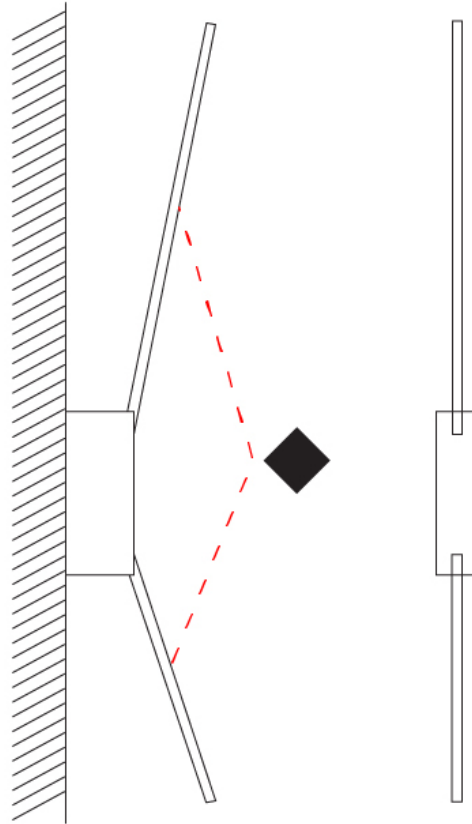

SPILLO 2 ROD SURFACE

D42047-

PROJECT
TYPE
SPECIFIER
QUANTITY
DATE

D