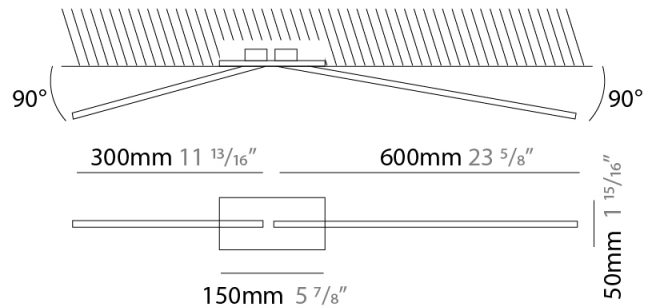

GENERAL

Series: Spillo
 Subseries: Spillo 2 Rod
 Brand: Icone
 Division: Design
 Mounting Type: Recessed
 Mounting Location: Ceiling
 Subcategory: Ambient

PHYSICAL

Shape: Rectangle
 Length (mm): 50
 Length (in): 1 ¹⁵/₁₆
 Width (mm): 900
 Width (in): 35 ⁷/₁₆
 Height (mm): 600
 Height (in): 23 ⁵/₈
 Light Distribution: Adjustable
 Fixture Finish: WHI / BLK / CHR / BGD
 Fixture Material: Brass

LED

Color Temperature (°K): 2700 / 3000
 Nominal Lumen (lm): 990
 CRI: >90 CRI
 Lamp Life (hrs): 50000

OPTICAL

Adjustability: Tilt 90°

RATINGS AND CERTIFICATIONS

Certified By: Certified for North American Standards
 IP rating: IP20