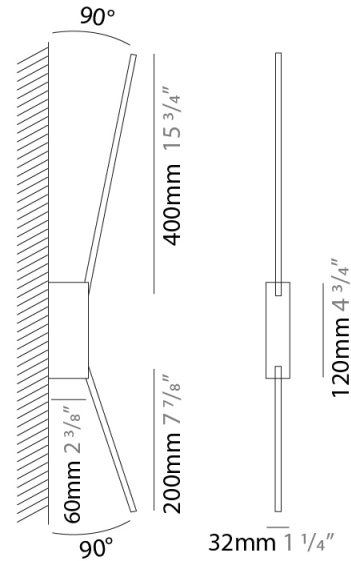

PROJECT	
TYPE	
SPECIFIER	
QUANTITY	
DATE	

SPILLO 2 ROD SURFACE

D42055-

base number   Color   Finish
Temperature Options

1. To build a product code in our configurator select the specify button on the base model # product page
2. To build a manual product code on this datasheet choose from the options listed below in blue font and add the suffix to the base model #

GENERAL

Series: Spillo
Subseries: Spillo 2 Rod
Brand: Icone
Division: Design
Mounting Type: Surface
Mounting Location: Wall
Subcategory: Ambient

PHYSICAL

Shape: Rectangle
Width (mm): 32
Width (in): 1 1/4
Height (mm): 720
Height (in): 28 3/8
Extension (mm): 460
Extension (in): 18 1/8
Light Distribution: Direct / Indirect
Fixture Finish: WHI / WHC / BLK / BGD
Fixture Material: Brass

ELECTRICAL

Lamp Type: LED
Total Output Wattage (W): 7.44
Dimming: 0-10V Dimming
Driver Included: Yes
Driver Location: Integrated
Driver Type: Constant Voltage - 120Vac
Driver Class: Class 2
Input Voltage (V): 120 - 277
Output Voltage (V): 12
Upon Request: (Not included - see components) Remote: 0-10Vdc dimming / Non-dimming 120/277Vac

LED

Color Temperature (°K): 2700 / 3000
Nominal Lumen (lm): 660
CRI: >90 CRI

OPTICAL

Adjustability: Tilt 90°

RATINGS AND CERTIFICATIONS

Certified By: Certified for North American Standards
IP rating: IP20