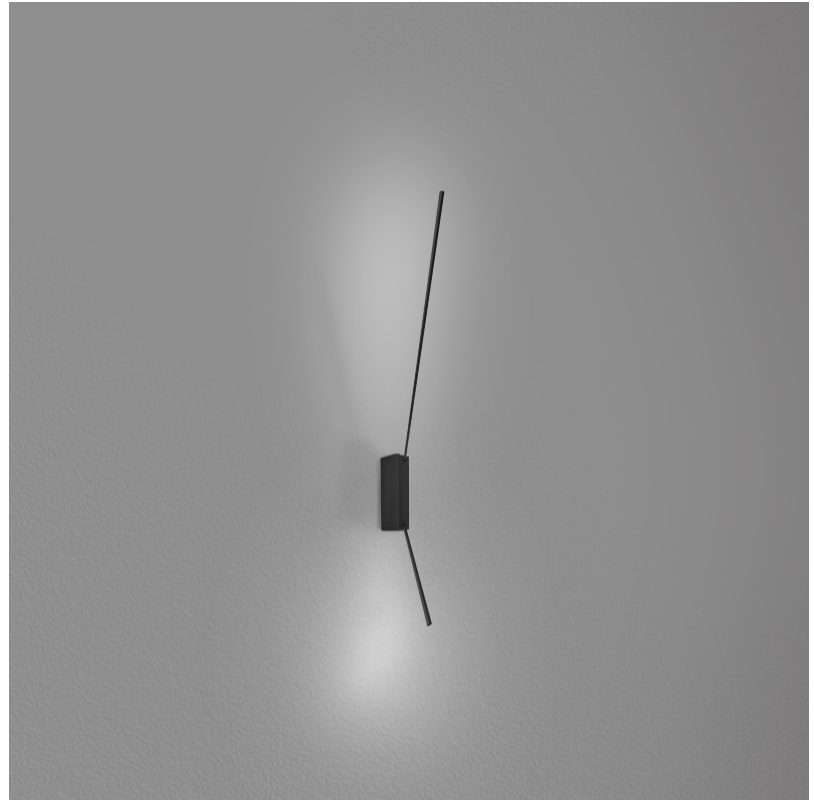

PROJECT	
TYPE	
SPECIFIER	
QUANTITY	
DATE	

SPILLO 2 ROD SURFACE

D42046- -
 base number Color Finish
 Temperature Options

- To build a product code in our configurator select the specify button on the base model # product page
- To build a manual product code on this datasheet choose from the options listed below in blue font and add the suffix to the base model #

GENERAL

Series: Spillo
 Subseries: Spillo 2 Rod
 Brand: Icone
 Division: Design
 Mounting Type: Surface
 Mounting Location: Wall
 Subcategory: Ambient

PHYSICAL

Shape: Rectangle
 Width (mm): 32
 Width (in): 1 ¼
 Height (mm): 1090
 Height (in): 42 15/16
 Extension (mm): 660
 Extension (in): 26
 Light Distribution: Direct / Indirect
 Fixture Finish: WHI / WHC / BLK / BGD
 Fixture Material: Brass

GENERAL

Series: Spillo
 Subseries: Spillo 2 Rod
 Brand: Icone
 Division: Design
 Mounting Type: Surface
 Mounting Location: Wall
 Subcategory: Ambient

PHYSICAL

Shape: Rectangle
 Width (mm): 32
 Width (in): 1 1/4
 Height (mm): 720
 Height (in): 28 3/8
 Extension (mm): 460
 Extension (in): 18 1/8
 Light Distribution: Direct / Indirect
 Fixture Finish: WHI / WHC / BLK / BGD
 Fixture Material: Brass

LED

Color Temperature (°K): 2700 / 3000
 Nominal Lumen (lm): 660
 CRI: >90 CRI

OPTICAL

Adjustability: Tilt 90°

RATINGS AND CERTIFICATIONS

Certified By: Certified for North American Standards
 IP rating: IP20