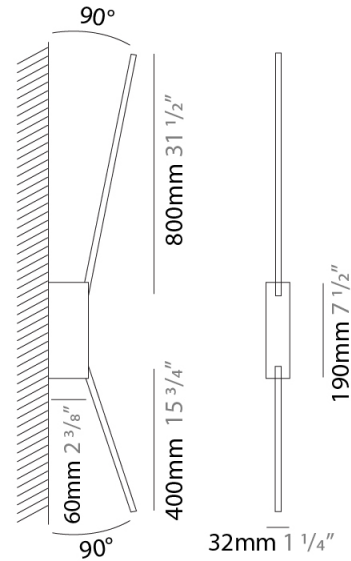

1. To build a product code in our configurator select the specify button on the base model # product page
2. To build a manual product code on this datasheet choose from the options listed below in blue font and add the suffix to the base model #

GENERAL

Series: Spillo _____
Subseries: Spillo 2 Rod _____
Brand: Icone _____
Division: Design _____
Mounting Type: Surface _____
Mounting Location: Wall _____
Subcategory: Ambient _____

PHYSICAL

Shape: Rectangle _____
Width (mm): 32 _____
Width (in): 1 1/4 _____
Height (mm): 1390 _____
Height (in): 54 3/4 _____
Extension (mm): 860 _____
Extension (in): 33 7/8 _____
Light Distribution: Direct / Indirect _____
Fixture Finish: WHI / WHC / BLK / BGD _____
Fixture Material: Brass _____

ELECTRICAL

Lamp Type: LED _____
Total Output Wattage (W): 15.36 _____
Dimming: 0-10V Dimming _____
Driver Included: Yes _____
Driver Location: Integrated _____
Driver Type: Constant Current - 120Vac - non-dimming _____
Driver Class: Class 2 _____
Input Voltage (V): 120 - 277 _____
Output Voltage (V): 12 _____
Upon Request: (Not included - see components) Remote: 0-10Vdc dimming / 277Vac _____

LED

Color Temperature (°K): 2700 / 3000 _____
Nominal Lumen (lm): 1320 _____
CRI: >90 CRI _____
Lamp Life (hrs): 50000 _____

OPTICAL

Adjustability: Tilt 90° _____

RATINGS AND CERTIFICATIONS

Certified By: Certified for North American Standards _____
IP rating: IP20 _____