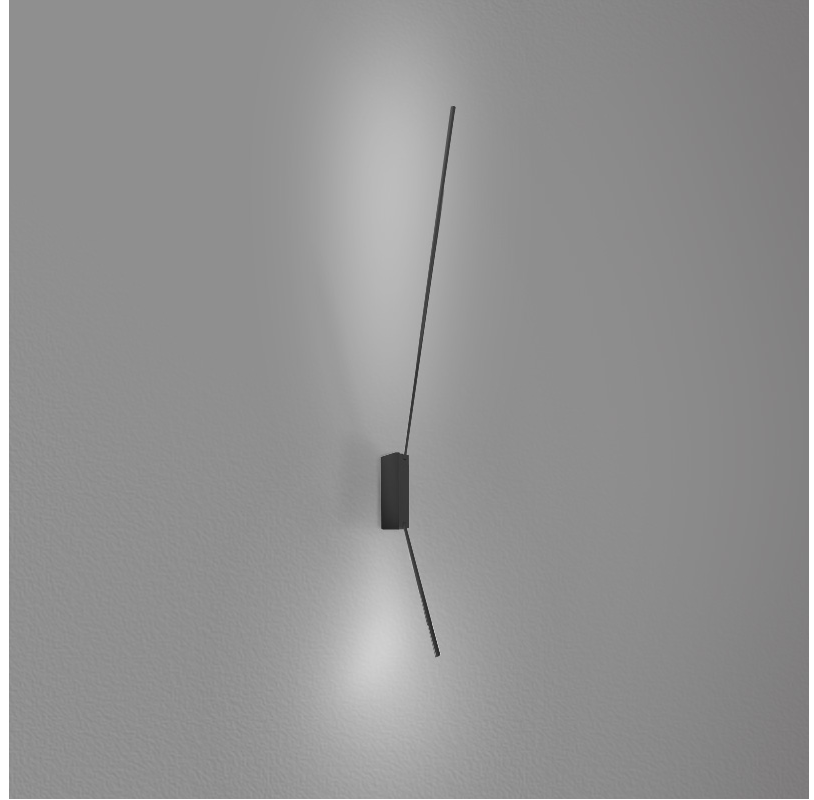

PROJECT	
TYPE	
SPECIFIER	
QUANTITY	
DATE	

SPILLO 2 ROD SURFACE

D42046- -
 base number Color Finish
 Temperature Options

- To build a product code in our configurator select the specify button on the base model # product page
- To build a manual product code on this datasheet choose from the options listed below in blue font and add the suffix to the base model #

GENERAL

Series: Spillo
 Subseries: Spillo 2 Rod
 Brand: Icone
 Division: Design
 Mounting Type: Surface
 Mounting Location: Wall
 Subcategory: Ambient

PHYSICAL

Shape: Rectangle
 Width (mm): 32
 Width (in): 1 ¼
 Height (mm): 1090
 Height (in): 42 15/16
 Extension (mm): 660
 Extension (in): 26
 Light Distribution: Direct / Indirect
 Fixture Finish: WHI / WHC / BLK / BGD
 Fixture Material: Brass

LED

Color Temperature (°K): 2700 / 3000
 Nominal Lumen (lm): 990
 CRI: >90 CRI
 Lamp Life (hrs): 50000

OPTICAL

Adjustability: Tilt 90°

RATINGS AND CERTIFICATIONS

Certified By: Certified for North American Standards
 IP rating: IP20

GENERAL

Series: Spillo _____
 Subseries: Spillo 2 Rod _____
 Brand: Icone _____
 Division: Design _____
 Mounting Type: Surface _____
 Mounting Location: Wall _____
 Subcategory: Ambient _____

PHYSICAL

Shape: Rectangle _____
 Width (mm): 32 _____
 Width (in): 1 1/4 _____
 Height (mm): 1390 _____
 Height (in): 54 3/4 _____
 Extension (mm): 860 _____
 Extension (in): 33 7/8 _____
 Light Distribution: Direct / Indirect _____
 Fixture Finish: WHI / WHC / BLK / BGD _____
 Fixture Material: Brass _____