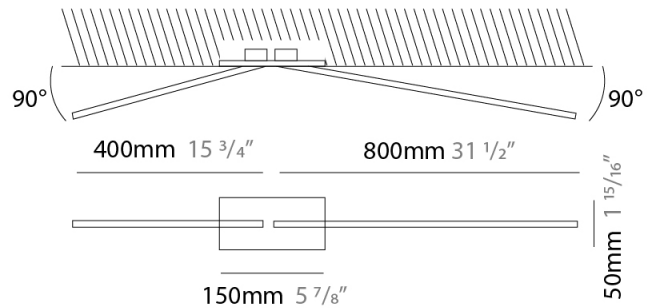

GENERAL

Series: Spillo
 Subseries: Spillo 2 Rod
 Brand: Icone
 Division: Design
 Mounting Type: Recessed
 Mounting Location: Ceiling
 Subcategory: Ambient

PHYSICAL

Shape: Rectangle
 Length (mm): 50
 Length (in): 1 ¹⁵/₁₆
 Width (mm): 1200
 Width (in): 47 ¹/₄
 Height (mm): 800
 Height (in): 31 ¹/₂
 Light Distribution: Adjustable
 Fixture Finish: WHI / BLK / CHR / BGD
 Fixture Material: Brass

LED

Color Temperature (°K): 2700 / 3000
 Nominal Lumen (lm): 1320
 CRI: >90 CRI
 Lamp Life (hrs): 50000

OPTICAL

Adjustability: Tilt 90°

RATINGS AND CERTIFICATIONS

Certified By: Certified for North American Standards
 IP rating: IP20